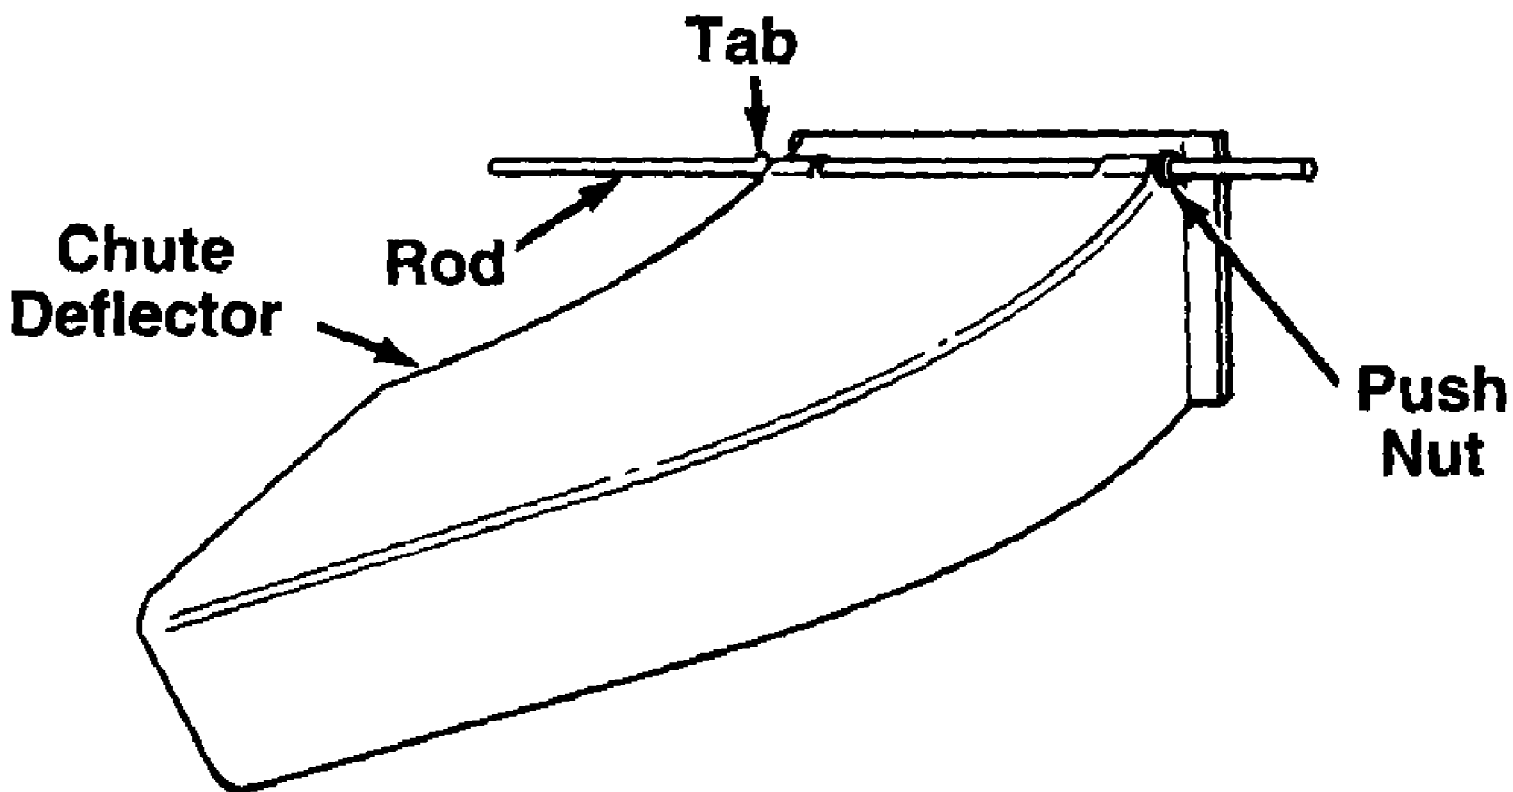

190-104-190 Chute Deflector (1996)
Chute Deflector

Page 1 of 2

190-104-190 Chute Deflector (1996)
Chute Deflector

Ref #	Part Number	Qty	S/P/F	Description
	731-1405	1	S	Deflector
	711-0996	1		Rod
	726-0201	1		Push Speed Nut